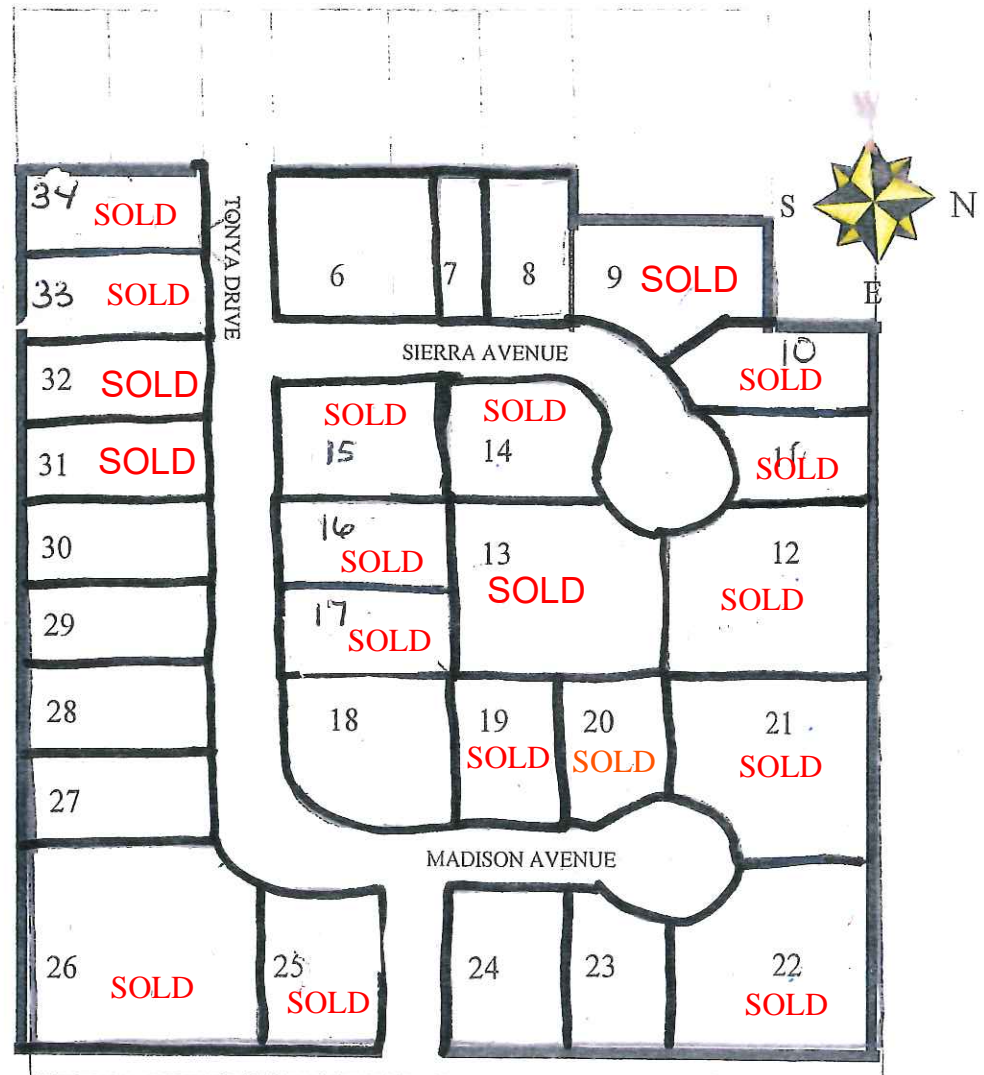

PARKSIDE SUBDIVISION

LOTS FOR SALE

Our Town
Giltner Nebraska
a great location:

*15 minutes southwest of Aurora

* 20 minutes from

Grand Island & Hastings

*3 miles south of 1-80 Exit 324

More information

May be obtained

By contacting

402-~~849-2964~~ 694-1214

or

402-849-2837

or

simply visit our

website:

www.giltnerne.com

Life Simplified By Small Town Living